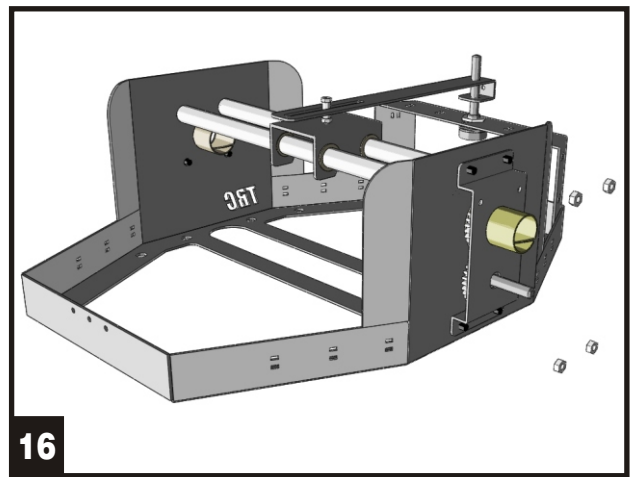

CONSTRUCTION MANUAL STAND-ALONE YOKE

22

23

24

Yoke connecting cable

| Rev. | Date | Remarks | Product |
|---|------------|---------|------------|
| 1.1 | 01-09-2003 | | Cable Yoke |
| 1.2 | 01-10-2003 | | |
| Copyright 2003 TRC Development b.v. - Holland | | | |