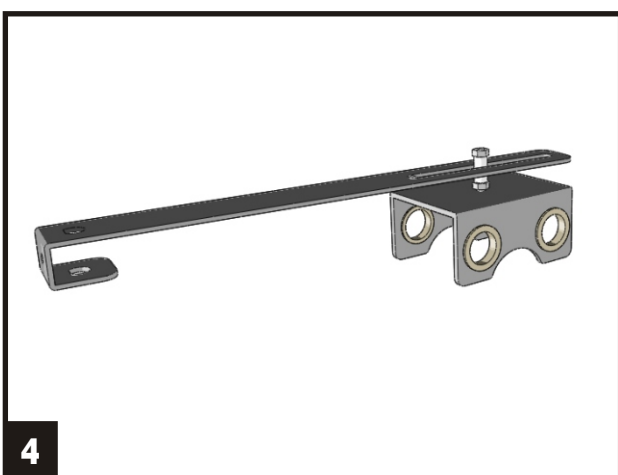

CONSTRUCTION MANUAL STAND-ALONE YOKE

22

23

24

Yoke connecting cable

| Rev. | Date | Remarks | Product |
|---|------------|---------|------------|
| 1.1 | 01-09-2003 | | Cable Yoke |
| 1.2 | 01-10-2003 | | |
| Copyright 2003 TRC Development b.v. - Holland | | | |