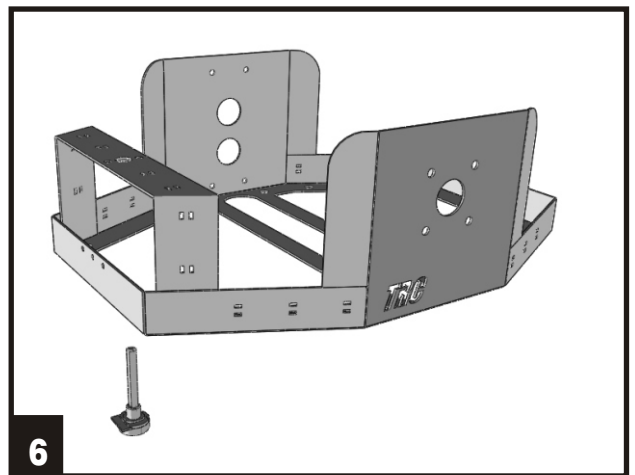

CONSTRUCTION MANUAL STAND-ALONE YOKE

22

23

24

Yoke connecting cable

| Rev. | Date | Remarks | Product |
|---|------------|---------|------------|
| 1.1 | 01-09-2003 | | Cable Yoke |
| 1.2 | 01-10-2003 | | |
| Copyright 2003 TRC Development b.v. - Holland | | | |