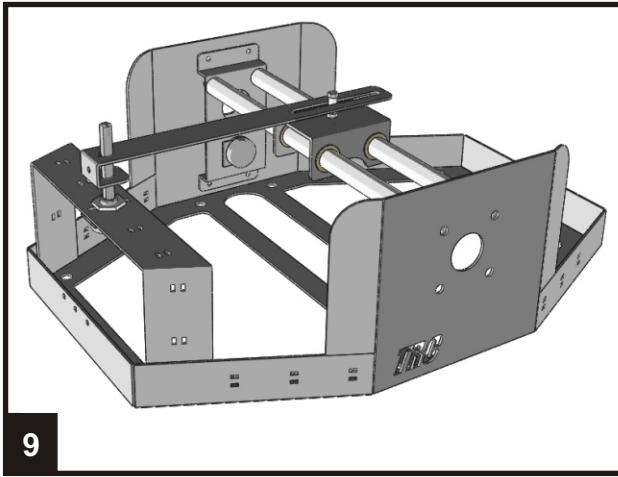

CONSTRUCTION MANUAL STAND-ALONE YOKE

22

23

24

Yoke connecting cable

| Rev. | Date | Remarks | Product |
|---|------------|---------|------------|
| 1.1 | 01-09-2003 | | Cable Yoke |
| 1.2 | 01-10-2003 | | |
| Copyright 2003 TRC Development b.v. - Holland | | | |