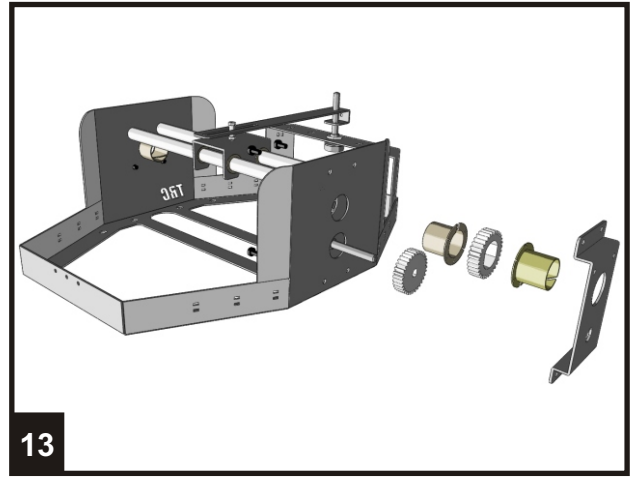

CONSTRUCTION MANUAL STAND-ALONE YOKE

22

23

24

Yoke connecting cable

| Rev. | Date | Remarks | Product |
|---|------------|---------|------------|
| 1.1 | 01-09-2003 | | Cable Yoke |
| 1.2 | 01-10-2003 | | |
| Copyright 2003 TRC Development b.v. - Holland | | | |