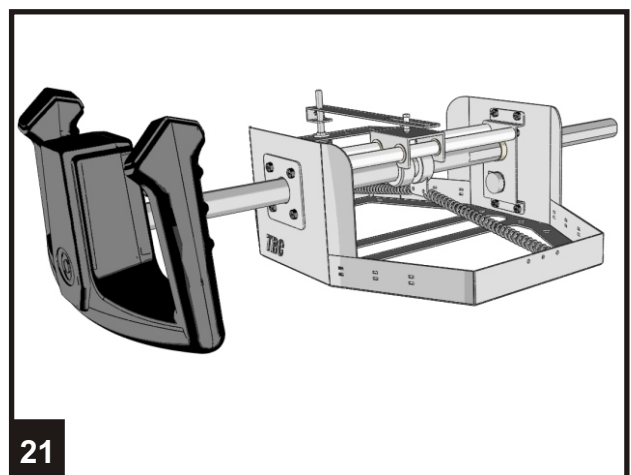

CONSTRUCTION MANUAL STAND-ALONE YOKE

22

23

24

Yoke connecting cable

| Rev. | Date | Remarks | Product |
|---|------------|---------|------------|
| 1.1 | 01-09-2003 | | Cable Yoke |
| 1.2 | 01-10-2003 | | |
| Copyright 2003 TRC Development b.v. - Holland | | | |