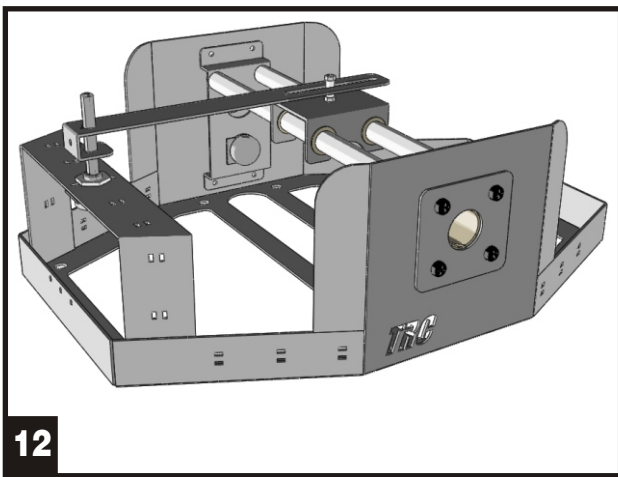

CONSTRUCTION MANUAL STAND-ALONE YOKE

22

23

24

Yoke connecting cable

| Rev. | Date | Remarks | Product |
|---|------------|---------|------------|
| 1.1 | 01-09-2003 | | Cable Yoke |
| 1.2 | 01-10-2003 | | |
| Copyright 2003 TRC Development b.v. - Holland | | | |