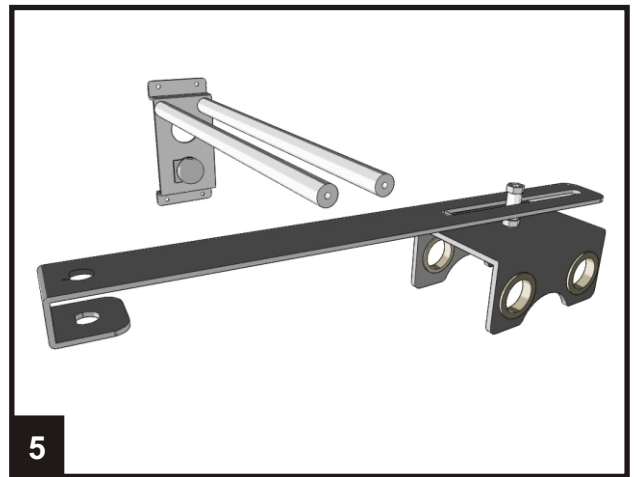

CONSTRUCTION MANUAL STAND-ALONE YOKE

22

23

24

Yoke connecting cable

| Rev. | Date | Remarks | Product |
|---|------------|---------|------------|
| 1.1 | 01-09-2003 | | Cable Yoke |
| 1.2 | 01-10-2003 | | |
| Copyright 2003 TRC Development b.v. - Holland | | | |