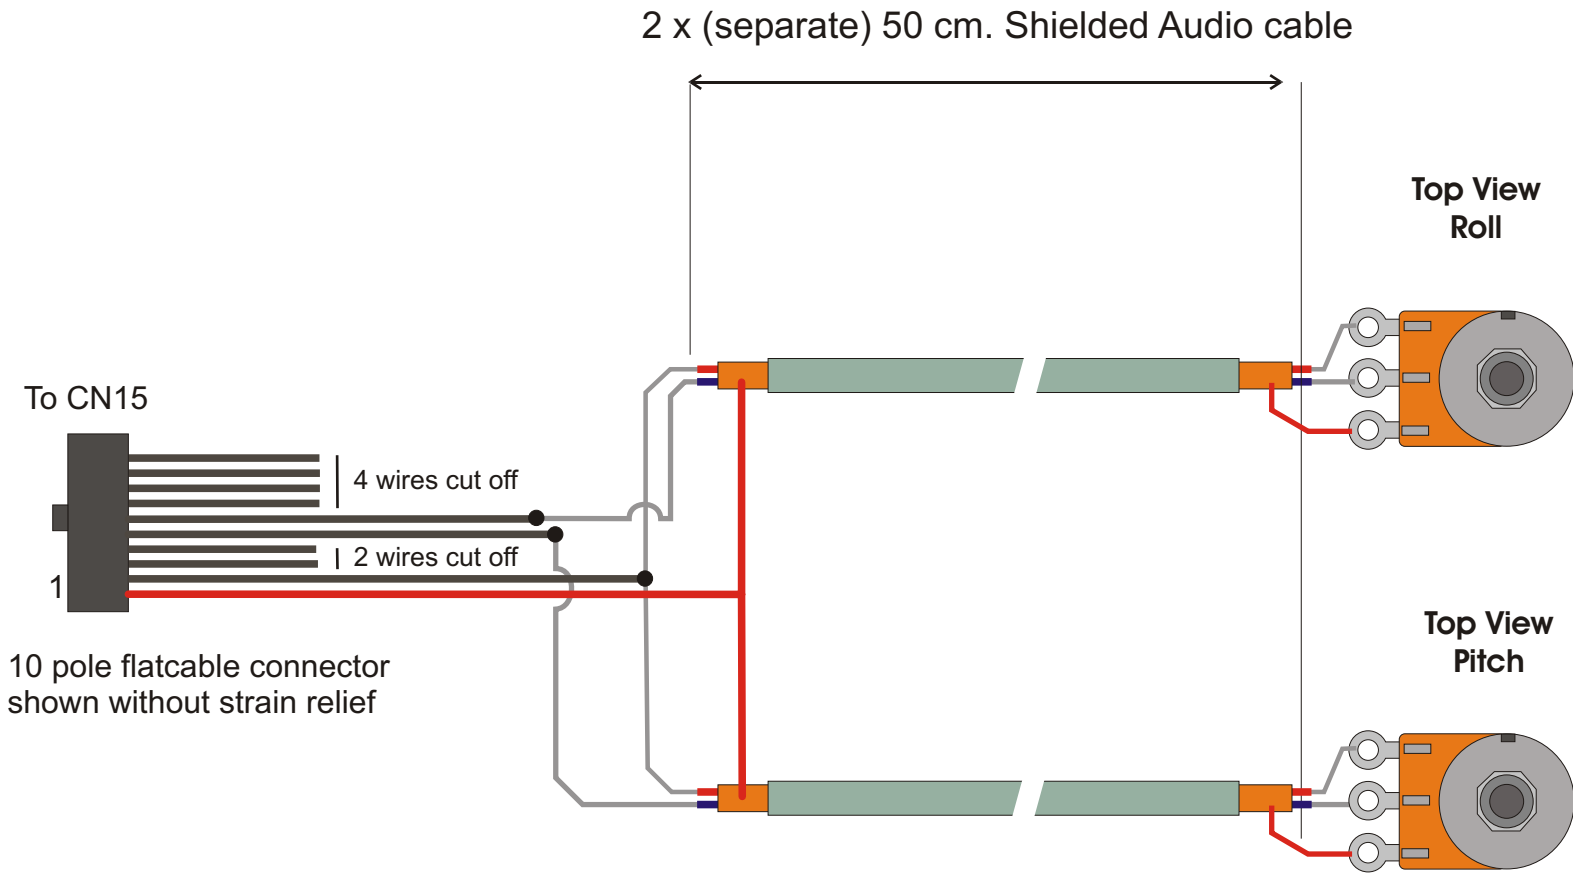

CONSTRUCTION MANUAL STAND-ALONE YOKE

22

23

24

Yoke connecting cable

| Rev. | Date | Remarks | Product |
|---|------------|---------|------------|
| 1.1 | 01-09-2003 | | Cable Yoke |
| 1.2 | 01-10-2003 | | |
| Copyright 2003 TRC Development b.v. - Holland | | | |