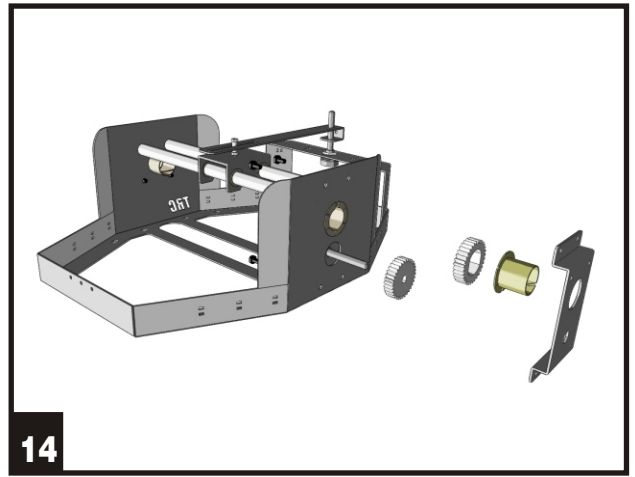

CONSTRUCTION MANUAL STAND-ALONE YOKE

22

23

24

Yoke connecting cable

| Rev. | Date | Remarks | Product |
|---|------------|---------|------------|
| 1.1 | 01-09-2003 | | Cable Yoke |
| 1.2 | 01-10-2003 | | |
| Copyright 2003 TRC Development b.v. - Holland | | | |