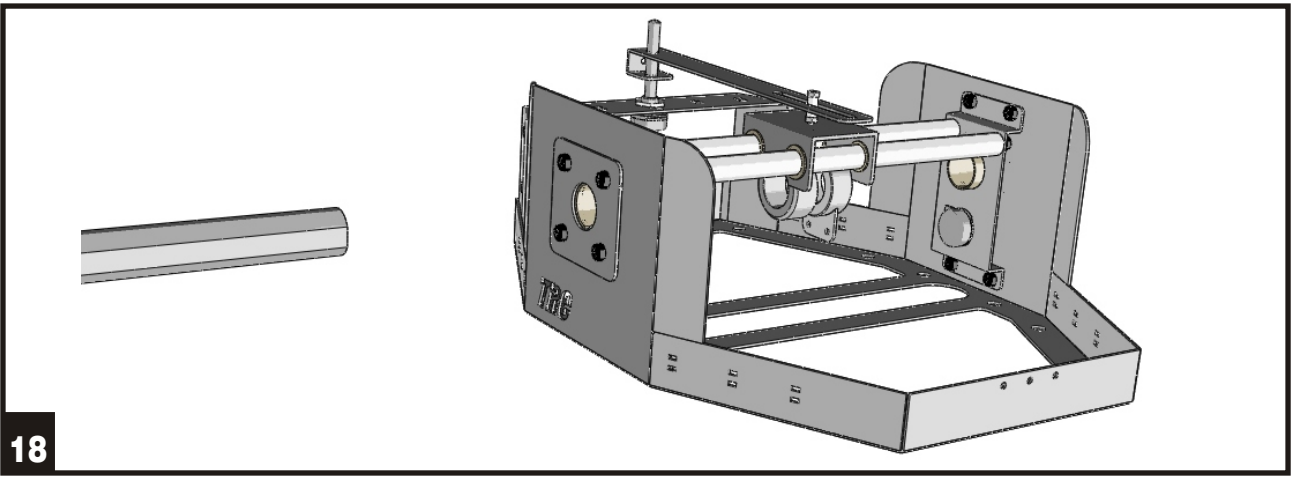

CONSTRUCTION MANUAL STAND-ALONE YOKE

22

23

24

Yoke connecting cable

| Rev. | Date | Remarks | Product |
|---|------------|---------|------------|
| 1.1 | 01-09-2003 | | Cable Yoke |
| 1.2 | 01-10-2003 | | |
| Copyright 2003 TRC Development b.v. - Holland | | | |