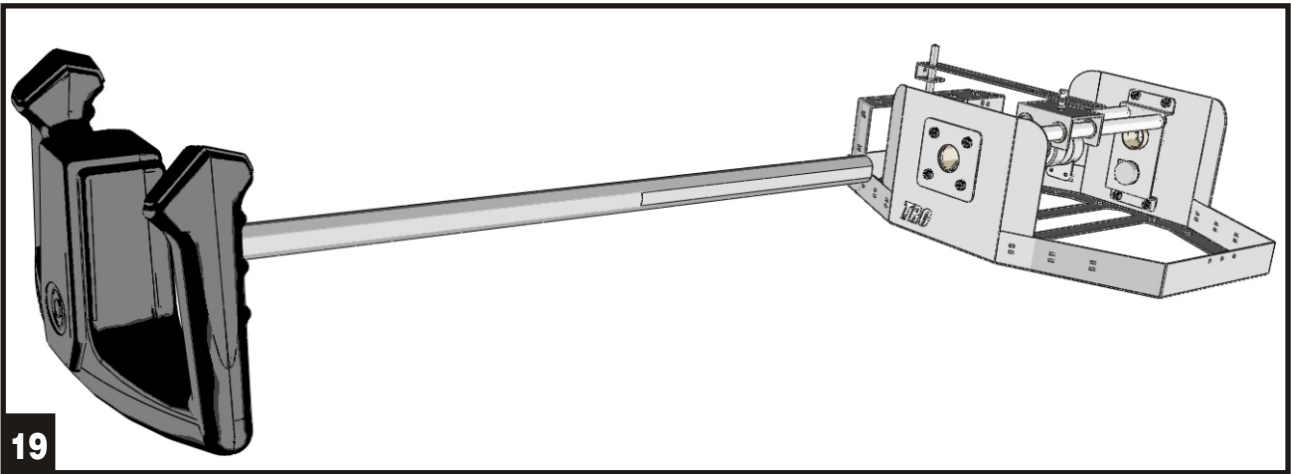

CONSTRUCTION MANUAL STAND-ALONE YOKE

22

23

24

Yoke connecting cable

| Rev. | Date | Remarks | Product |
|---|------------|---------|------------|
| 1.1 | 01-09-2003 | | Cable Yoke |
| 1.2 | 01-10-2003 | | |
| Copyright 2003 TRC Development b.v. - Holland | | | |