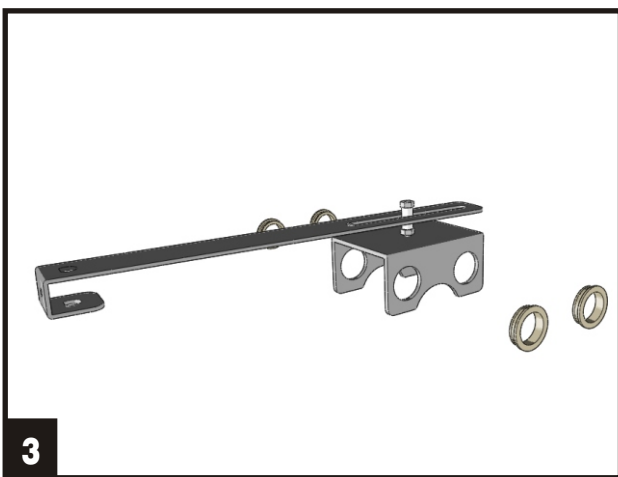

CONSTRUCTION MANUAL STAND-ALONE YOKE

22

23

24

Yoke connecting cable

| Rev. | Date | Remarks | Product |
|---|------------|---------|------------|
| 1.1 | 01-09-2003 | | Cable Yoke |
| 1.2 | 01-10-2003 | | |
| Copyright 2003 TRC Development b.v. - Holland | | | |