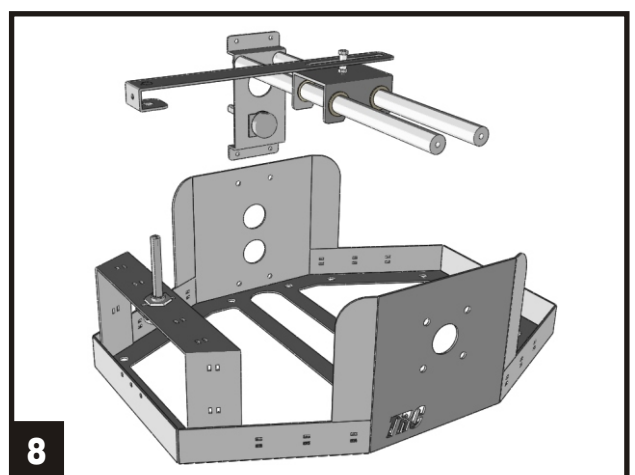

CONSTRUCTION MANUAL STAND-ALONE YOKE

22

23

24

Yoke connecting cable

| Rev. | Date | Remarks | Product |
|---|------------|---------|------------|
| 1.1 | 01-09-2003 | | Cable Yoke |
| 1.2 | 01-10-2003 | | |
| Copyright 2003 TRC Development b.v. - Holland | | | |