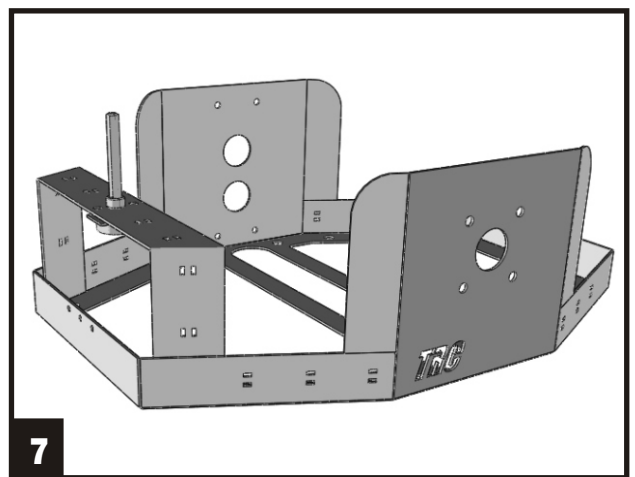

CONSTRUCTION MANUAL STAND-ALONE YOKE

22

23

24

Yoke connecting cable

| Rev. | Date | Remarks | Product |
|---|------------|---------|------------|
| 1.1 | 01-09-2003 | | Cable Yoke |
| 1.2 | 01-10-2003 | | |
| Copyright 2003 TRC Development b.v. - Holland | | | |