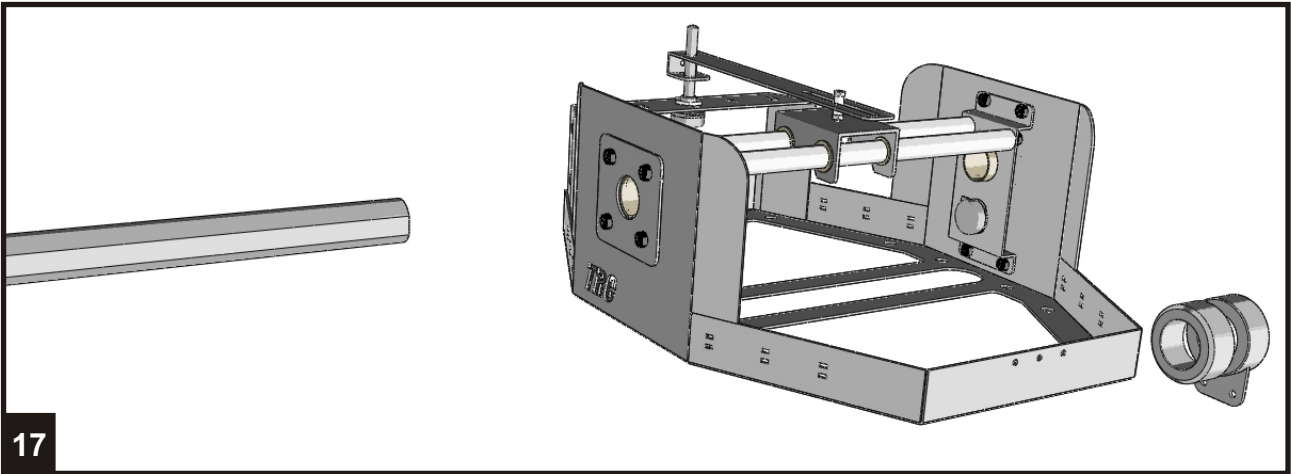

CONSTRUCTION MANUAL STAND-ALONE YOKE

22

23

24

Yoke connecting cable

| Rev. | Date | Remarks | Product |
|---|------------|---------|------------|
| 1.1 | 01-09-2003 | | Cable Yoke |
| 1.2 | 01-10-2003 | | |
| Copyright 2003 TRC Development b.v. - Holland | | | |