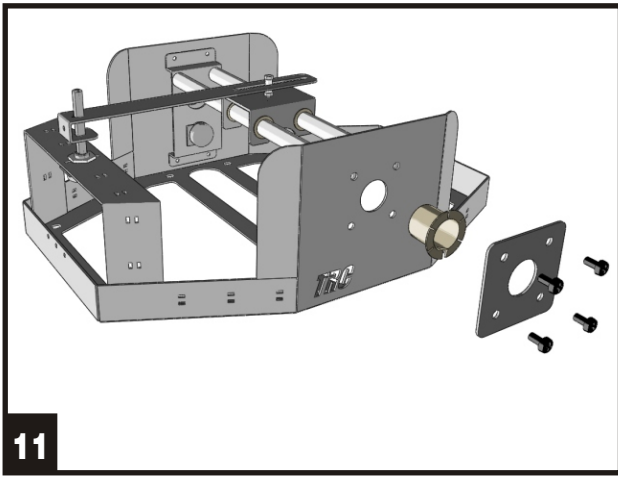

CONSTRUCTION MANUAL STAND-ALONE YOKE

22

23

24

Yoke connecting cable

| Rev. | Date | Remarks | Product |
|---|------------|---------|------------|
| 1.1 | 01-09-2003 | | Cable Yoke |
| 1.2 | 01-10-2003 | | |
| Copyright 2003 TRC Development b.v. - Holland | | | |