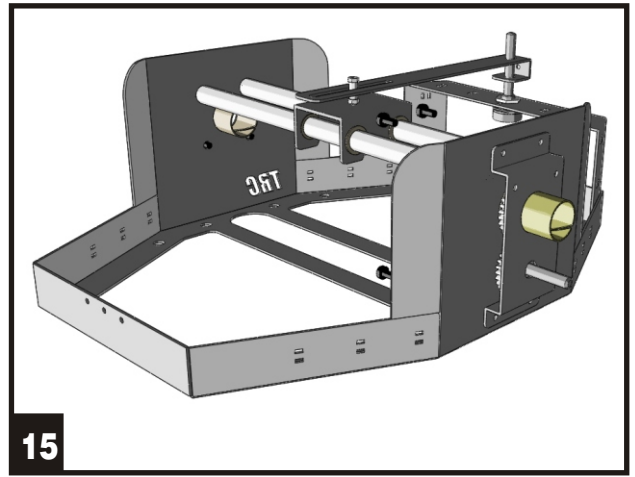

CONSTRUCTION MANUAL STAND-ALONE YOKE

22

23

24

Yoke connecting cable

| Rev. | Date | Remarks | Product |
|---|------------|---------|------------|
| 1.1 | 01-09-2003 | | Cable Yoke |
| 1.2 | 01-10-2003 | | |
| Copyright 2003 TRC Development b.v. - Holland | | | |