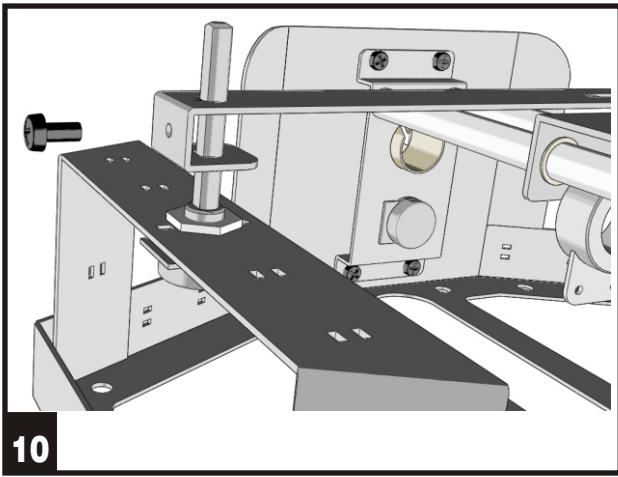

CONSTRUCTION MANUAL STAND-ALONE YOKE

22

23

24

Yoke connecting cable

| Rev. | Date | Remarks | Product |
|---|------------|---------|------------|
| 1.1 | 01-09-2003 | | Cable Yoke |
| 1.2 | 01-10-2003 | | |
| Copyright 2003 TRC Development b.v. - Holland | | | |