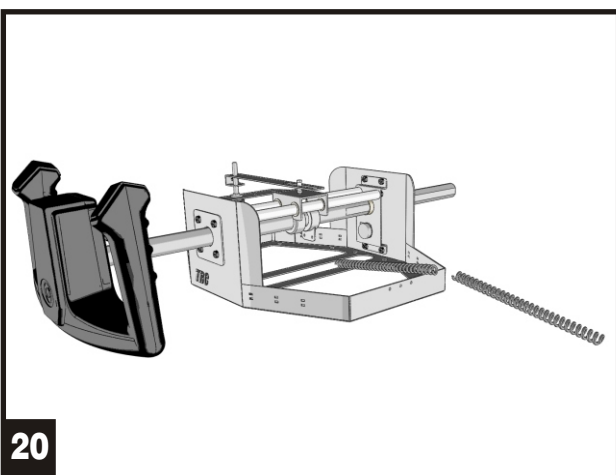

CONSTRUCTION MANUAL STAND-ALONE YOKE

22

23

24

Yoke connecting cable

| Rev. | Date | Remarks | Product |
|---|------------|---------|------------|
| 1.1 | 01-09-2003 | | Cable Yoke |
| 1.2 | 01-10-2003 | | |
| Copyright 2003 TRC Development b.v. - Holland | | | |