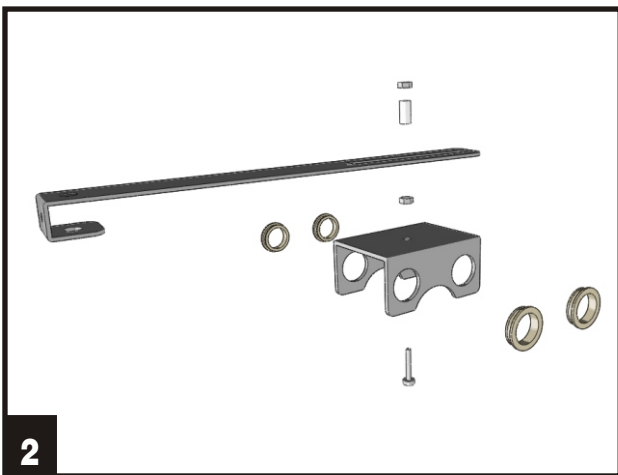

CONSTRUCTION MANUAL STAND-ALONE YOKE

22

23

24

Yoke connecting cable

| Rev. | Date | Remarks | Product |
|---|------------|---------|------------|
| 1.1 | 01-09-2003 | | Cable Yoke |
| 1.2 | 01-10-2003 | | |
| Copyright 2003 TRC Development b.v. - Holland | | | |